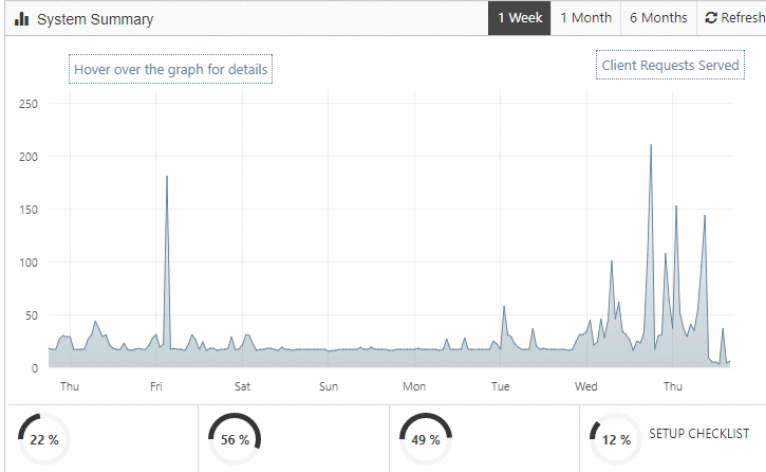

Customization

SYSTEM

Checks

Upgrade

Dashboard

Statistics

Full / Guest / Limited Users	41 / 8 / 5
Groups	6
My Files Items	59495
Network Folders	3
User Shares	304
Devices	256
Audit Records	474581

Quick Actions